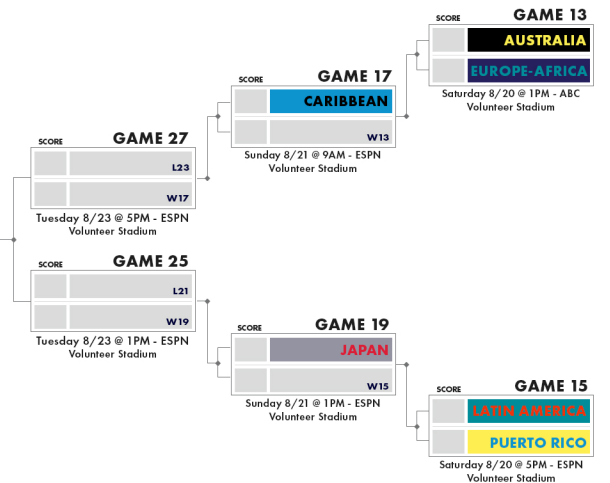

2022 LITTLE LEAGUE BASEBALL® WORLD SERIES

WILLIAMSPORT, PENNSYLVANIA | AUGUST 17-28

UNITED STATES BRACKET

INTERNATIONAL BRACKET

WINNER'S BRACKET

WINNER'S BRACKET

ELIMINATION BRACKET

ELIMINATION BRACKET

*** All Little League Baseball® World Series games will be televised on **ESPN**, **ESPN2**, or **ABC**. All games held at Howard J. Lamade or Volunteer Stadium. Little League International - South Williamsport, Pennsylvania - Schedule subject to change. ***