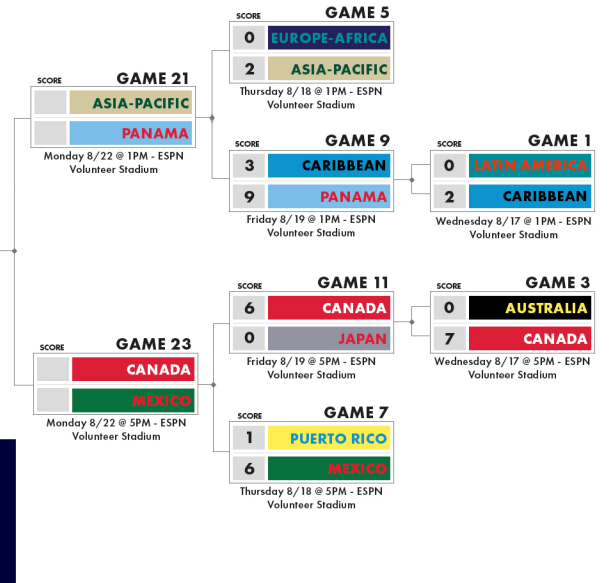

2022 LITTLE LEAGUE BASEBALL® WORLD SERIES

WILLIAMSPORT, PENNSYLVANIA | AUGUST 17-28

UNITED STATES BRACKET

INTERNATIONAL BRACKET

WINNER'S BRACKET

WINNER'S BRACKET

ELIMINATION BRACKET

ELIMINATION BRACKET

*** All Little League Baseball® World Series games will be televised on **ESPN**, **ESPN2**, or **ABC**. All games held at Howard J. Lamade or Volunteer Stadium. Little League International - South Williamsport, Pennsylvania - Schedule subject to change. ***