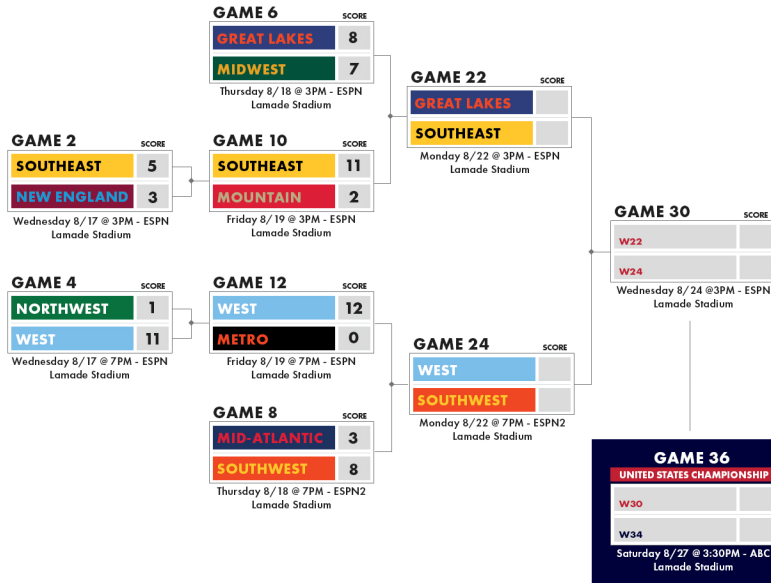

2022 LITTLE LEAGUE BASEBALL® WORLD SERIES

WILLIAMSPORT, PENNSYLVANIA | AUGUST 17-28

UNITED STATES BRACKET

INTERNATIONAL BRACKET

WINNER'S BRACKET

WINNER'S BRACKET

ELIMINATION BRACKET

ELIMINATION BRACKET

*** All Little League Baseball® World Series games will be televised on **ESPN**, **ESPN2**, or **ABC**. All games held at Howard J. Lamade or Volunteer Stadium. Little League International - South Williamsport, Pennsylvania - Schedule subject to change. ***