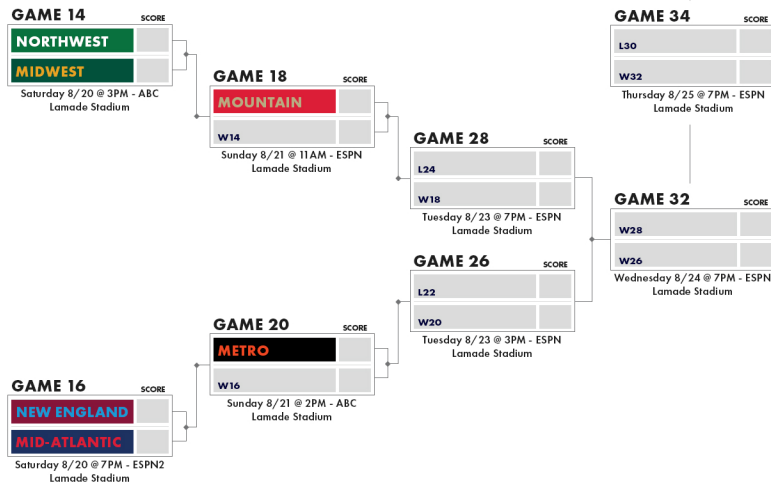

2022 LITTLE LEAGUE BASEBALL® WORLD SERIES

WILLIAMSPORT, PENNSYLVANIA | AUGUST 17-28

UNITED STATES BRACKET

INTERNATIONAL BRACKET

WINNER'S BRACKET

WINNER'S BRACKET

ELIMINATION BRACKET

ELIMINATION BRACKET

*** All Little League Baseball® World Series games will be televised on **ESPN**, **ESPN2**, or **ABC**. All games held at Howard J. Lamade or Volunteer Stadium. Little League International - South Williamsport, Pennsylvania - Schedule subject to change. ***