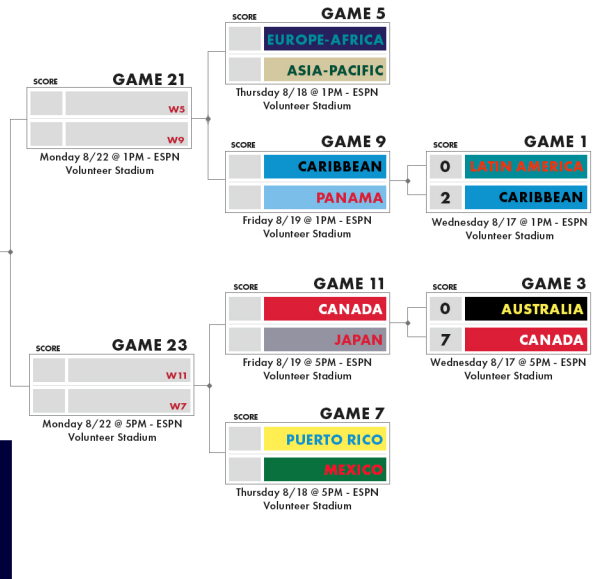

2022 LITTLE LEAGUE BASEBALL® WORLD SERIES

WILLIAMSPORT, PENNSYLVANIA | AUGUST 17-28

UNITED STATES BRACKET

INTERNATIONAL BRACKET

WINNER'S BRACKET

WINNER'S BRACKET

ELIMINATION BRACKET

ELIMINATION BRACKET

*** All Little League Baseball® World Series games will be televised on ESPN, ESPN2, or ABC. All games held at Howard J. Lamade or Volunteer Stadium. Little League International - South Williamsport, Pennsylvania - Schedule subject to change. ***