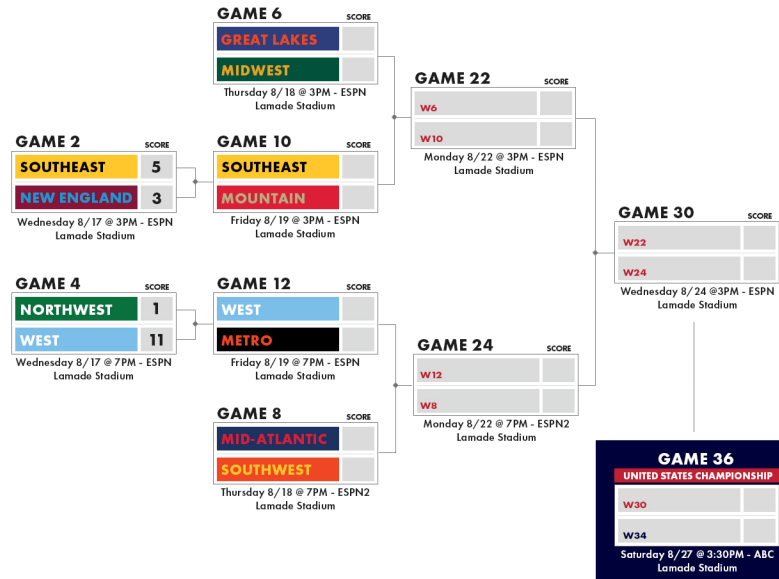

2022 LITTLE LEAGUE BASEBALL® WORLD SERIES

WILLIAMSPORT, PENNSYLVANIA | AUGUST 17-28

UNITED STATES BRACKET

INTERNATIONAL BRACKET

WINNER'S BRACKET

WINNER'S BRACKET

ELIMINATION BRACKET

ELIMINATION BRACKET

*** All Little League Baseball® World Series games will be televised on ESPN, ESPN2, or ABC. All games held at Howard J. Lamade or Volunteer Stadium. Little League International - South Williamsport, Pennsylvania - Schedule subject to change. ***