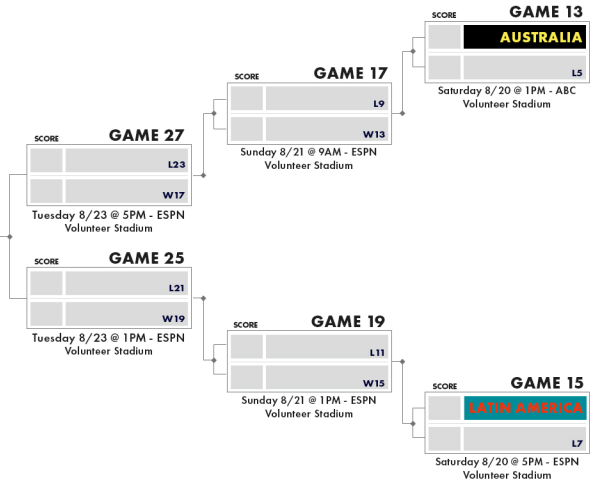

2022 LITTLE LEAGUE BASEBALL® WORLD SERIES

WILLIAMSPORT, PENNSYLVANIA | AUGUST 17-28

UNITED STATES BRACKET

INTERNATIONAL BRACKET

WINNER'S BRACKET

WINNER'S BRACKET

ELIMINATION BRACKET

ELIMINATION BRACKET

*** All Little League Baseball® World Series games will be televised on ESPN, ESPN2, or ABC. All games held at Howard J. Lamade or Volunteer Stadium. Little League International - South Williamsport, Pennsylvania - Schedule subject to change. ***