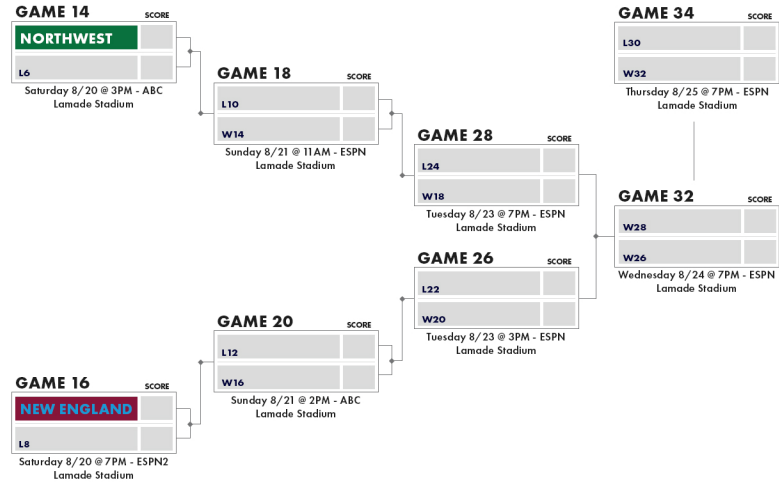

2022 LITTLE LEAGUE BASEBALL® WORLD SERIES

WILLIAMSPORT, PENNSYLVANIA | AUGUST 17-28

UNITED STATES BRACKET

INTERNATIONAL BRACKET

WINNER'S BRACKET

WINNER'S BRACKET

ELIMINATION BRACKET

ELIMINATION BRACKET

*** All Little League Baseball® World Series games will be televised on ESPN, ESPN2, or ABC. All games held at Howard J. Lamade or Volunteer Stadium. Little League International - South Williamsport, Pennsylvania - Schedule subject to change. ***