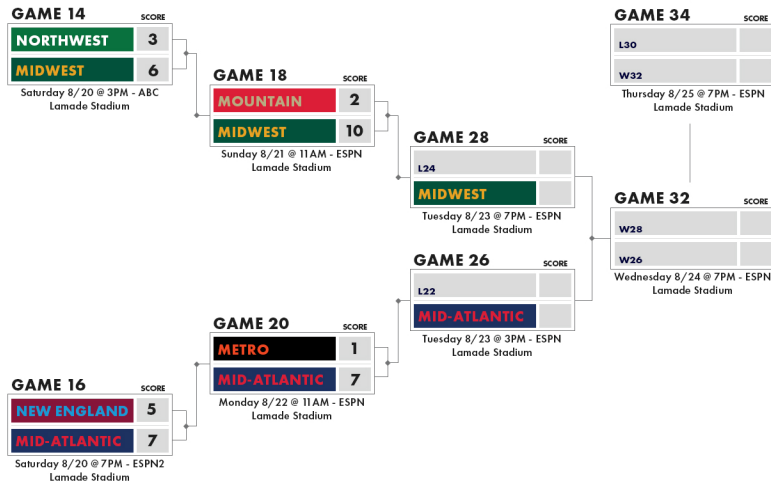

# 2022 LITTLE LEAGUE BASEBALL® WORLD SERIES

WILLIAMSPORT, PENNSYLVANIA | AUGUST 17-28

## UNITED STATES BRACKET

## INTERNATIONAL BRACKET

WINNER'S BRACKET

WINNER'S BRACKET

ELIMINATION BRACKET

ELIMINATION BRACKET

\*\*\* All Little League Baseball® World Series games will be televised on ESPN, ESPN2, or ABC. All games held at Howard J. Lamade or Volunteer Stadium. Little League International - South Williamsport, Pennsylvania - Schedule subject to change. \*\*\*