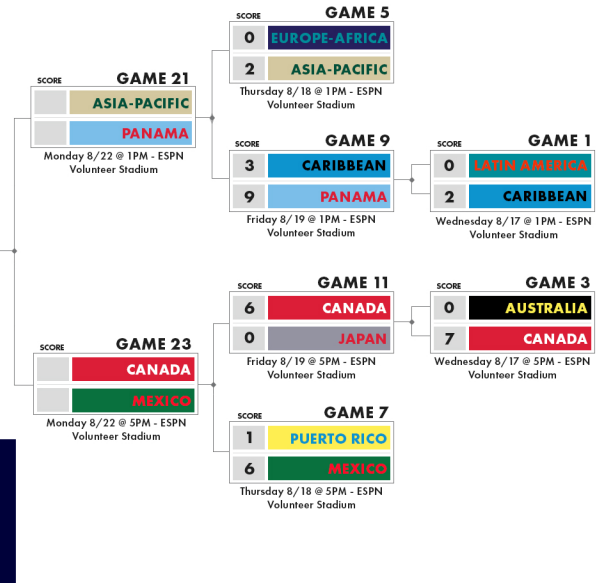

# 2022 LITTLE LEAGUE BASEBALL® WORLD SERIES

WILLIAMSPORT, PENNSYLVANIA | AUGUST 17-28

## UNITED STATES BRACKET

## INTERNATIONAL BRACKET

WINNER'S BRACKET

WINNER'S BRACKET

ELIMINATION BRACKET

ELIMINATION BRACKET

\*\*\* All Little League Baseball® World Series games will be televised on ESPN, ESPN2, or ABC. All games held at Howard J. Lamade or Volunteer Stadium. Little League International - South Williamsport, Pennsylvania - Schedule subject to change. \*\*\*