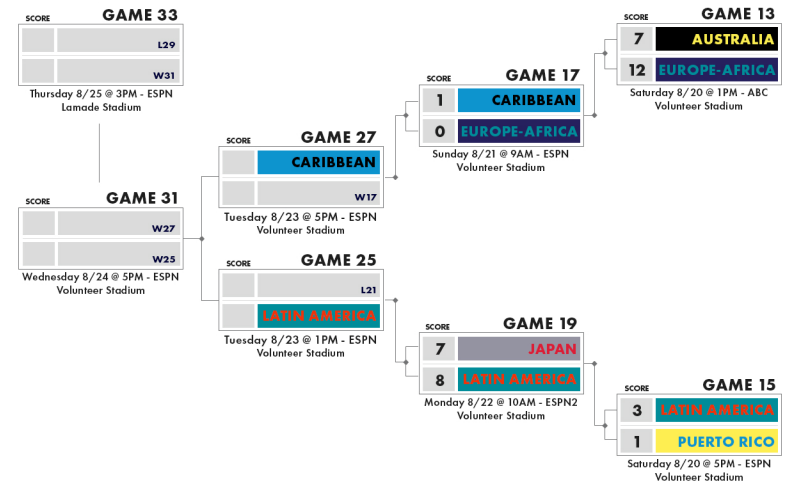

# 2022 LITTLE LEAGUE BASEBALL® WORLD SERIES

WILLIAMSPORT, PENNSYLVANIA | AUGUST 17-28

## UNITED STATES BRACKET

## INTERNATIONAL BRACKET

WINNER'S BRACKET

WINNER'S BRACKET

ELIMINATION BRACKET

ELIMINATION BRACKET

\*\*\* All Little League Baseball® World Series games will be televised on ESPN, ESPN2, or ABC. All games held at Howard J. Lamade or Volunteer Stadium. Little League International - South Williamsport, Pennsylvania - Schedule subject to change. \*\*\*