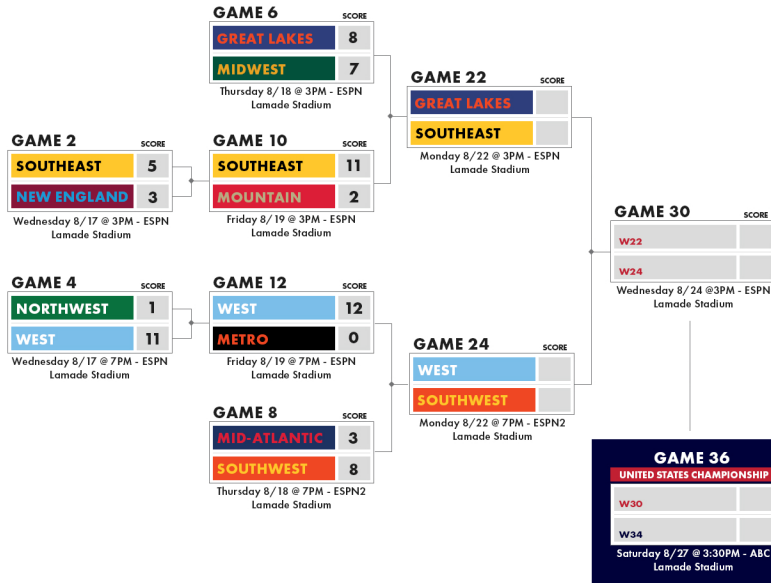

# 2022 LITTLE LEAGUE BASEBALL® WORLD SERIES

WILLIAMSPORT, PENNSYLVANIA | AUGUST 17-28

## UNITED STATES BRACKET

## INTERNATIONAL BRACKET

WINNER'S BRACKET

WINNER'S BRACKET

ELIMINATION BRACKET

ELIMINATION BRACKET

\*\*\* All Little League Baseball® World Series games will be televised on ESPN, ESPN2, or ABC. All games held at Howard J. Lamade or Volunteer Stadium. Little League International - South Williamsport, Pennsylvania - Schedule subject to change. \*\*\*